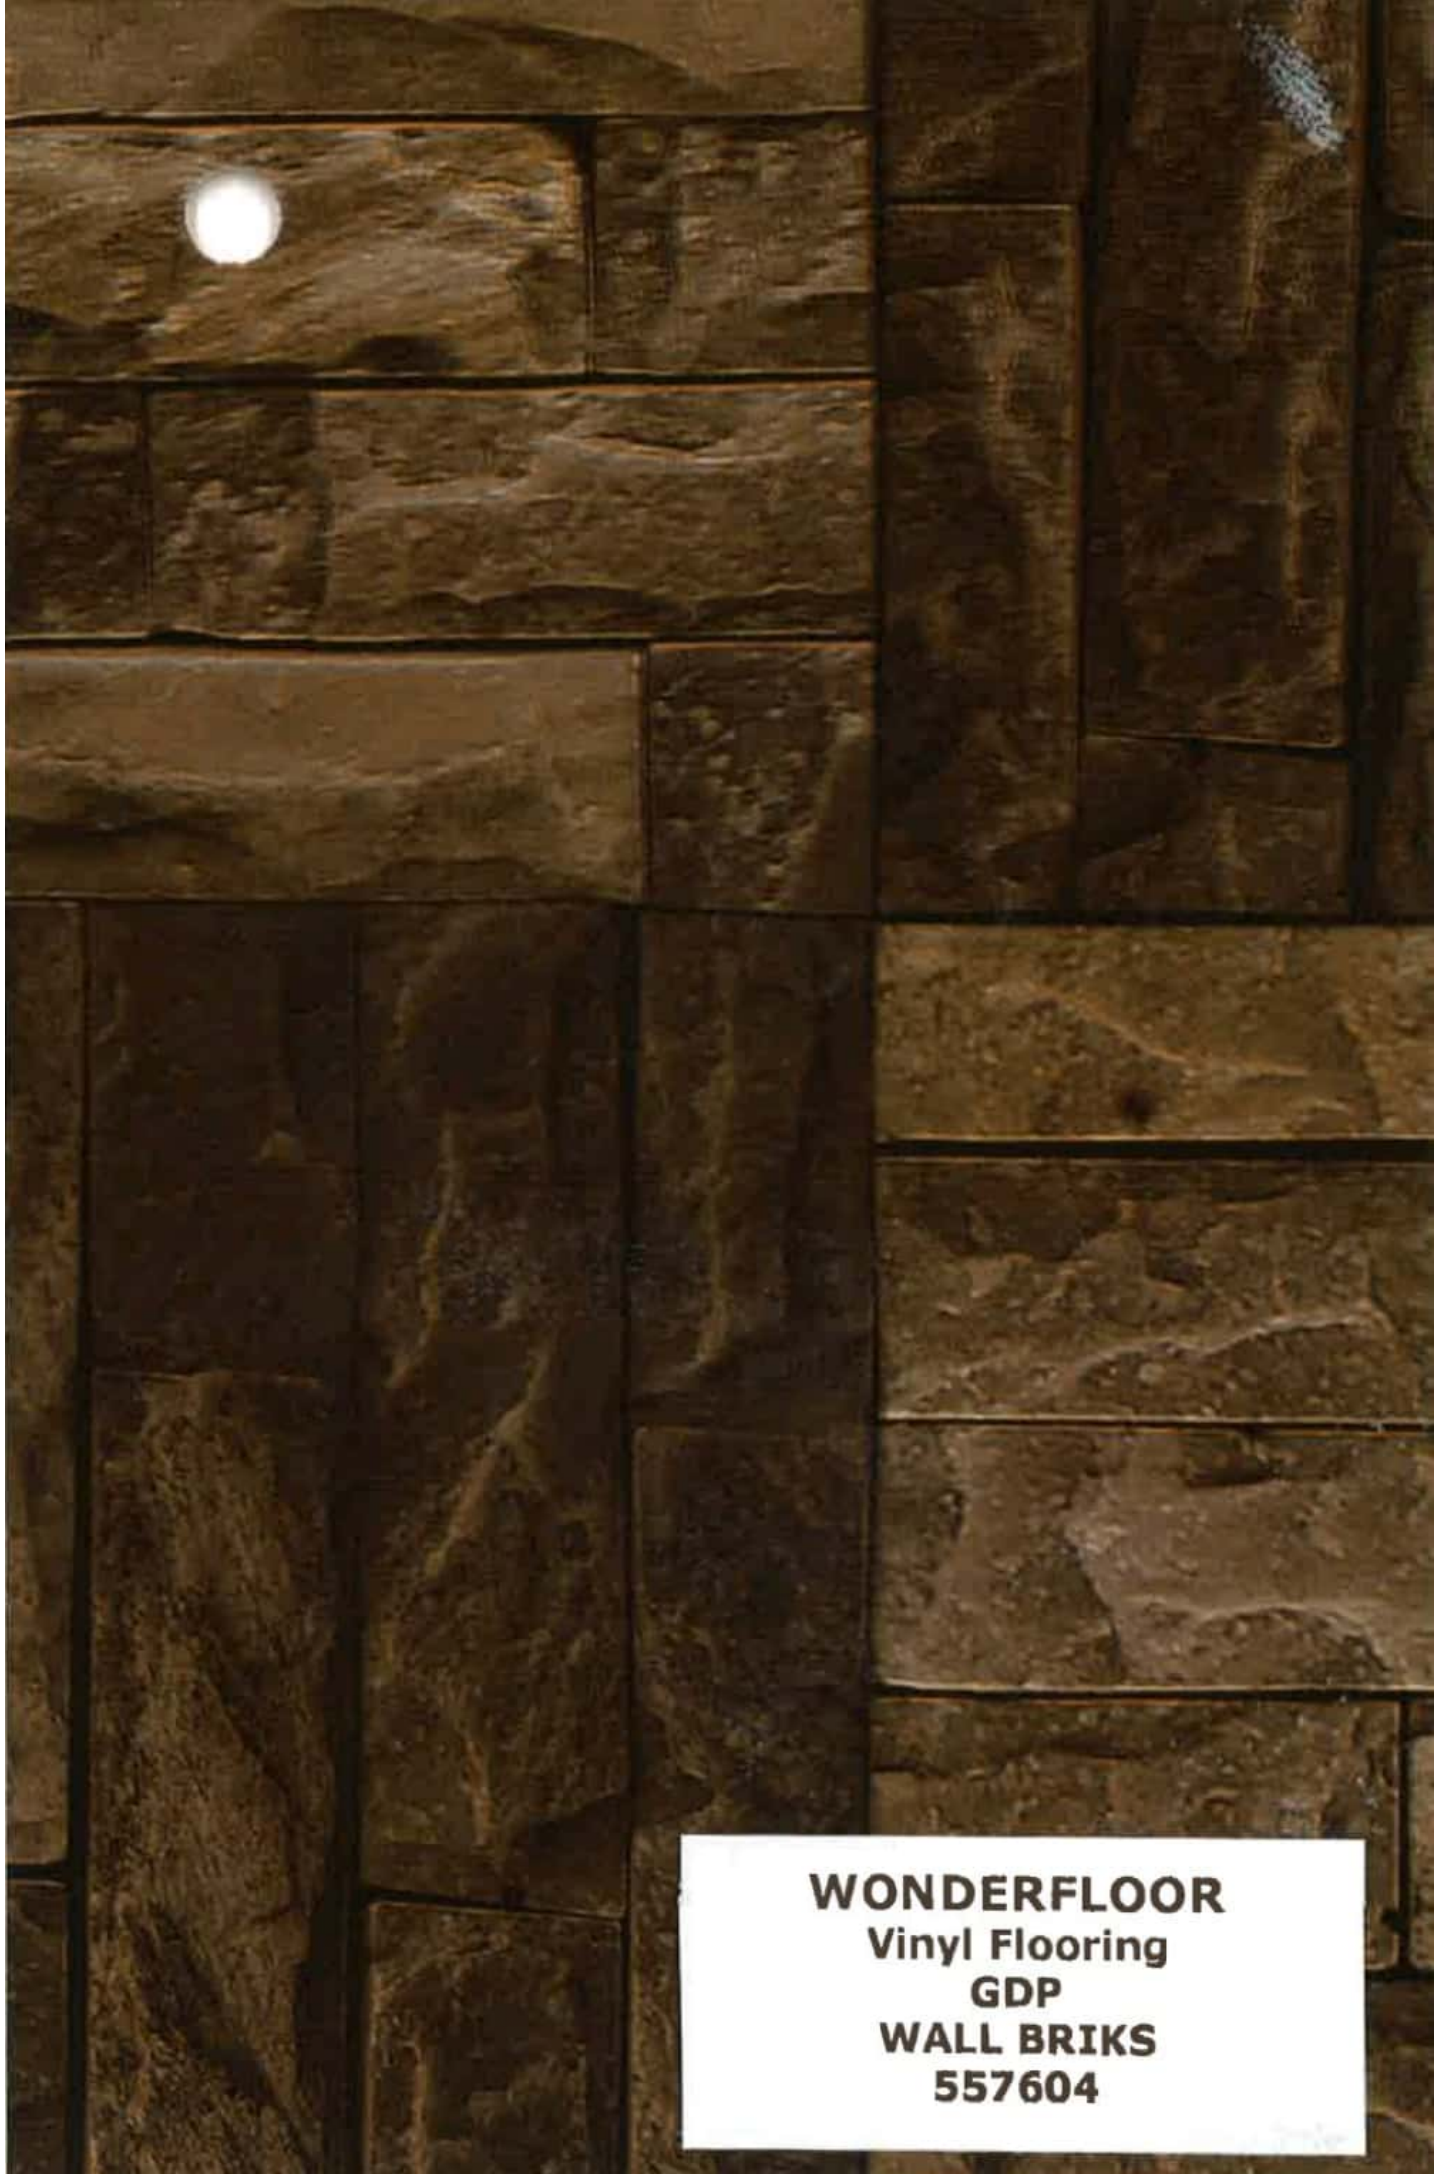

WONDERFLOOR
Vinyl Flooring
GDP
WALL BRIKS
557604