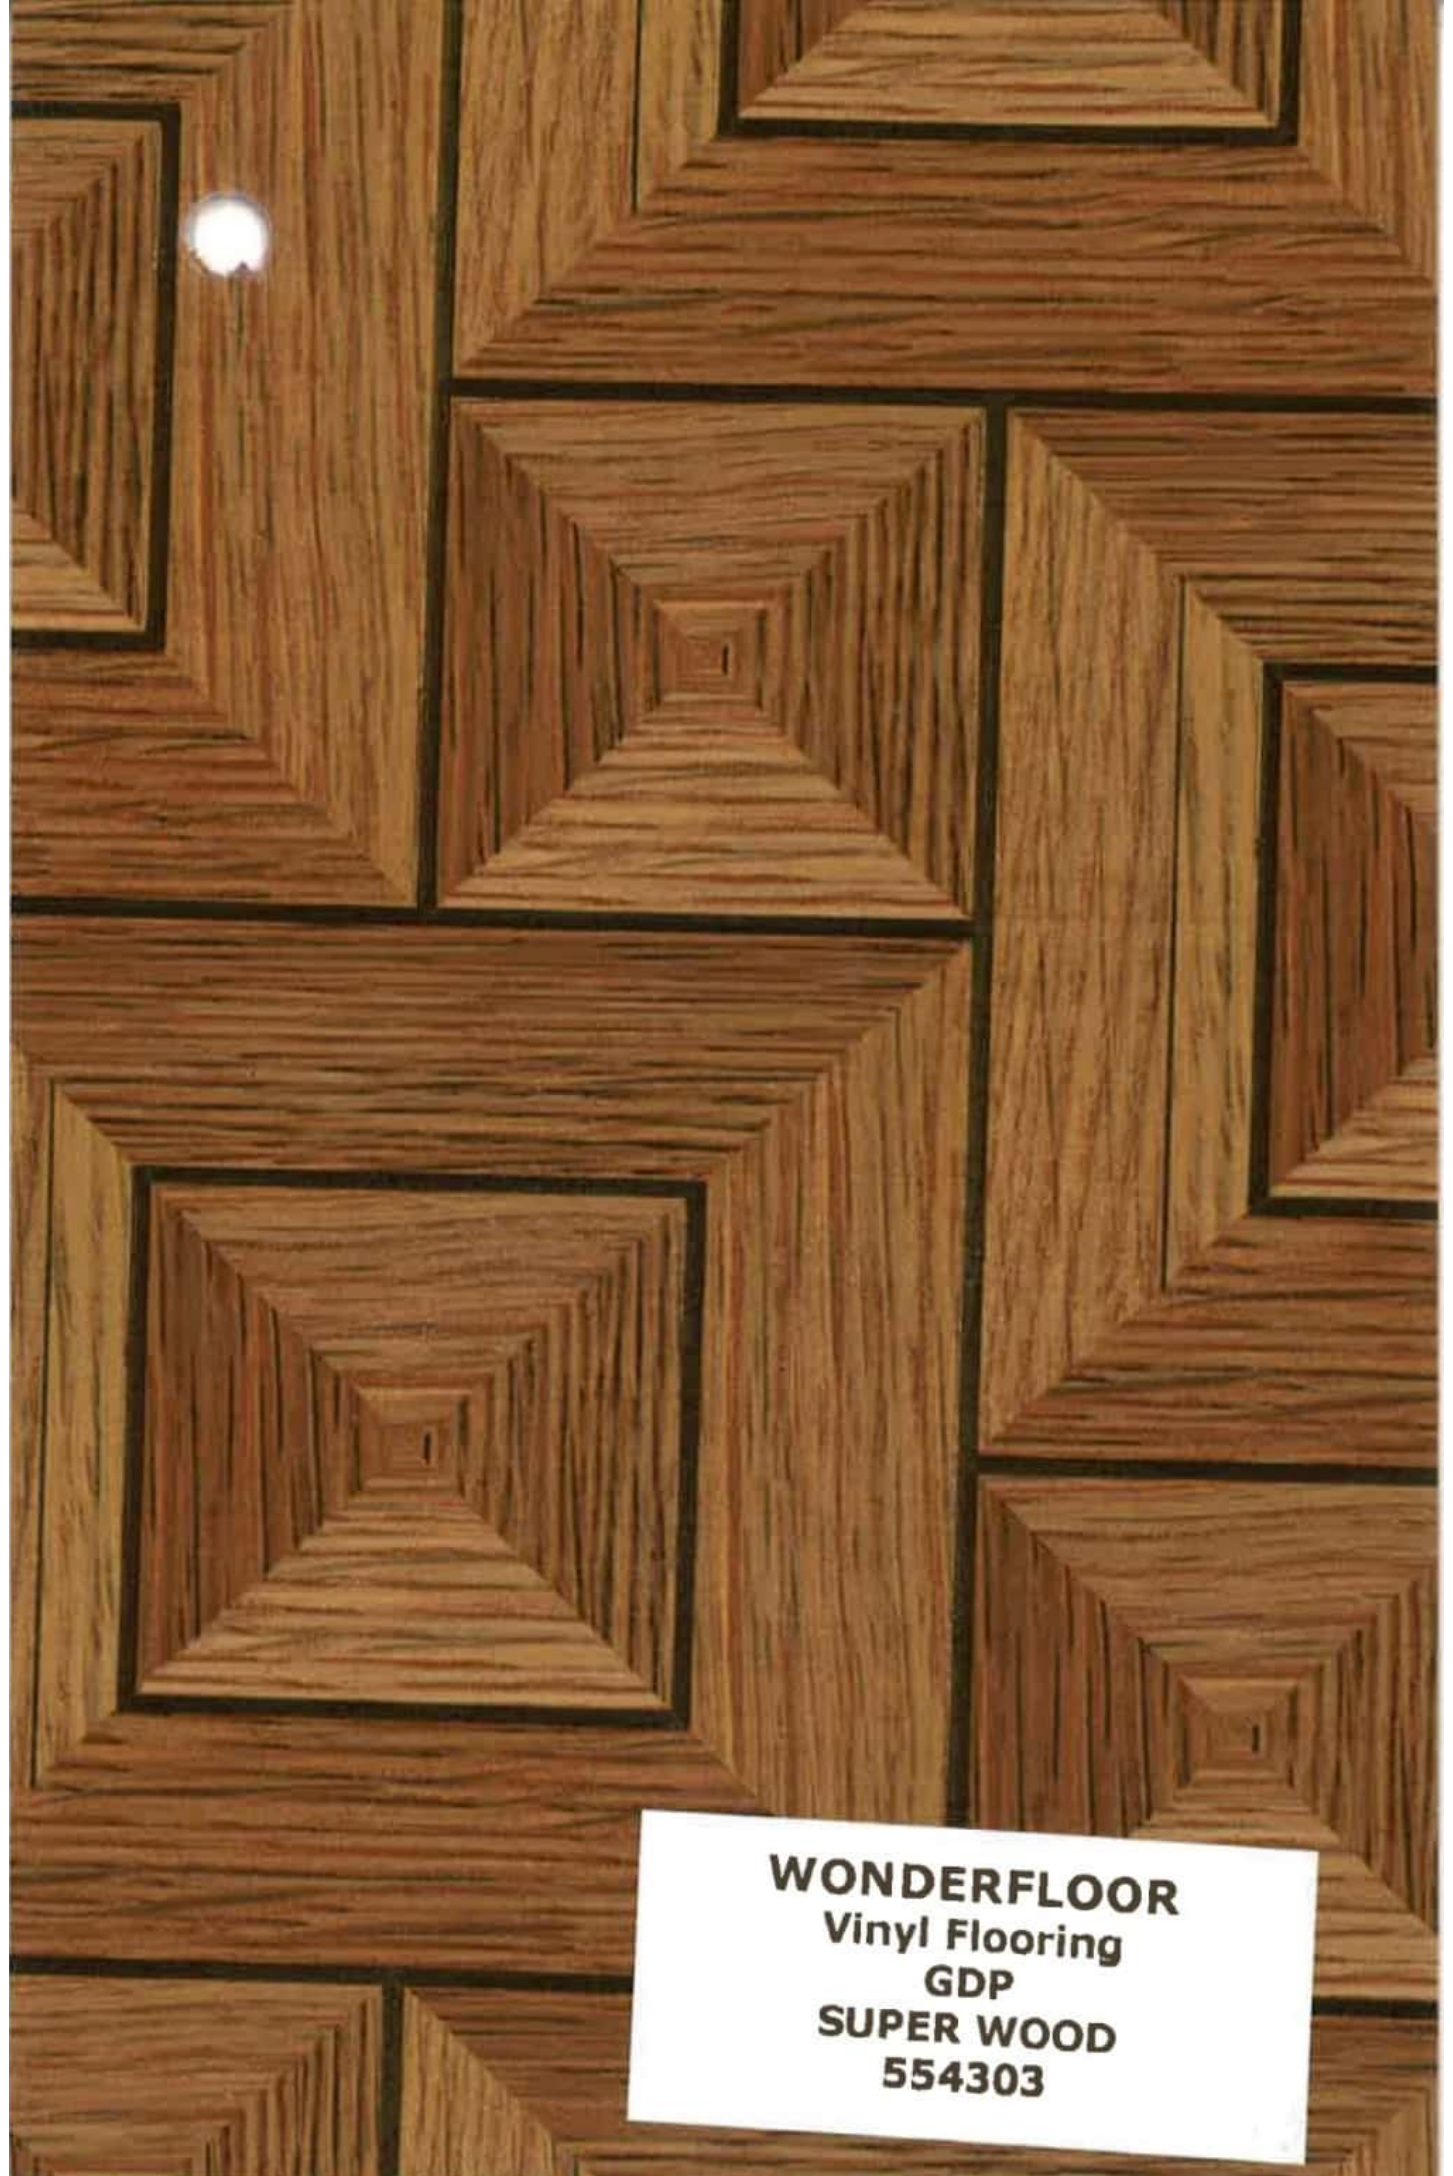

WONDERFLOOR
Vinyl Flooring
GDP
SUPER WOOD
554303