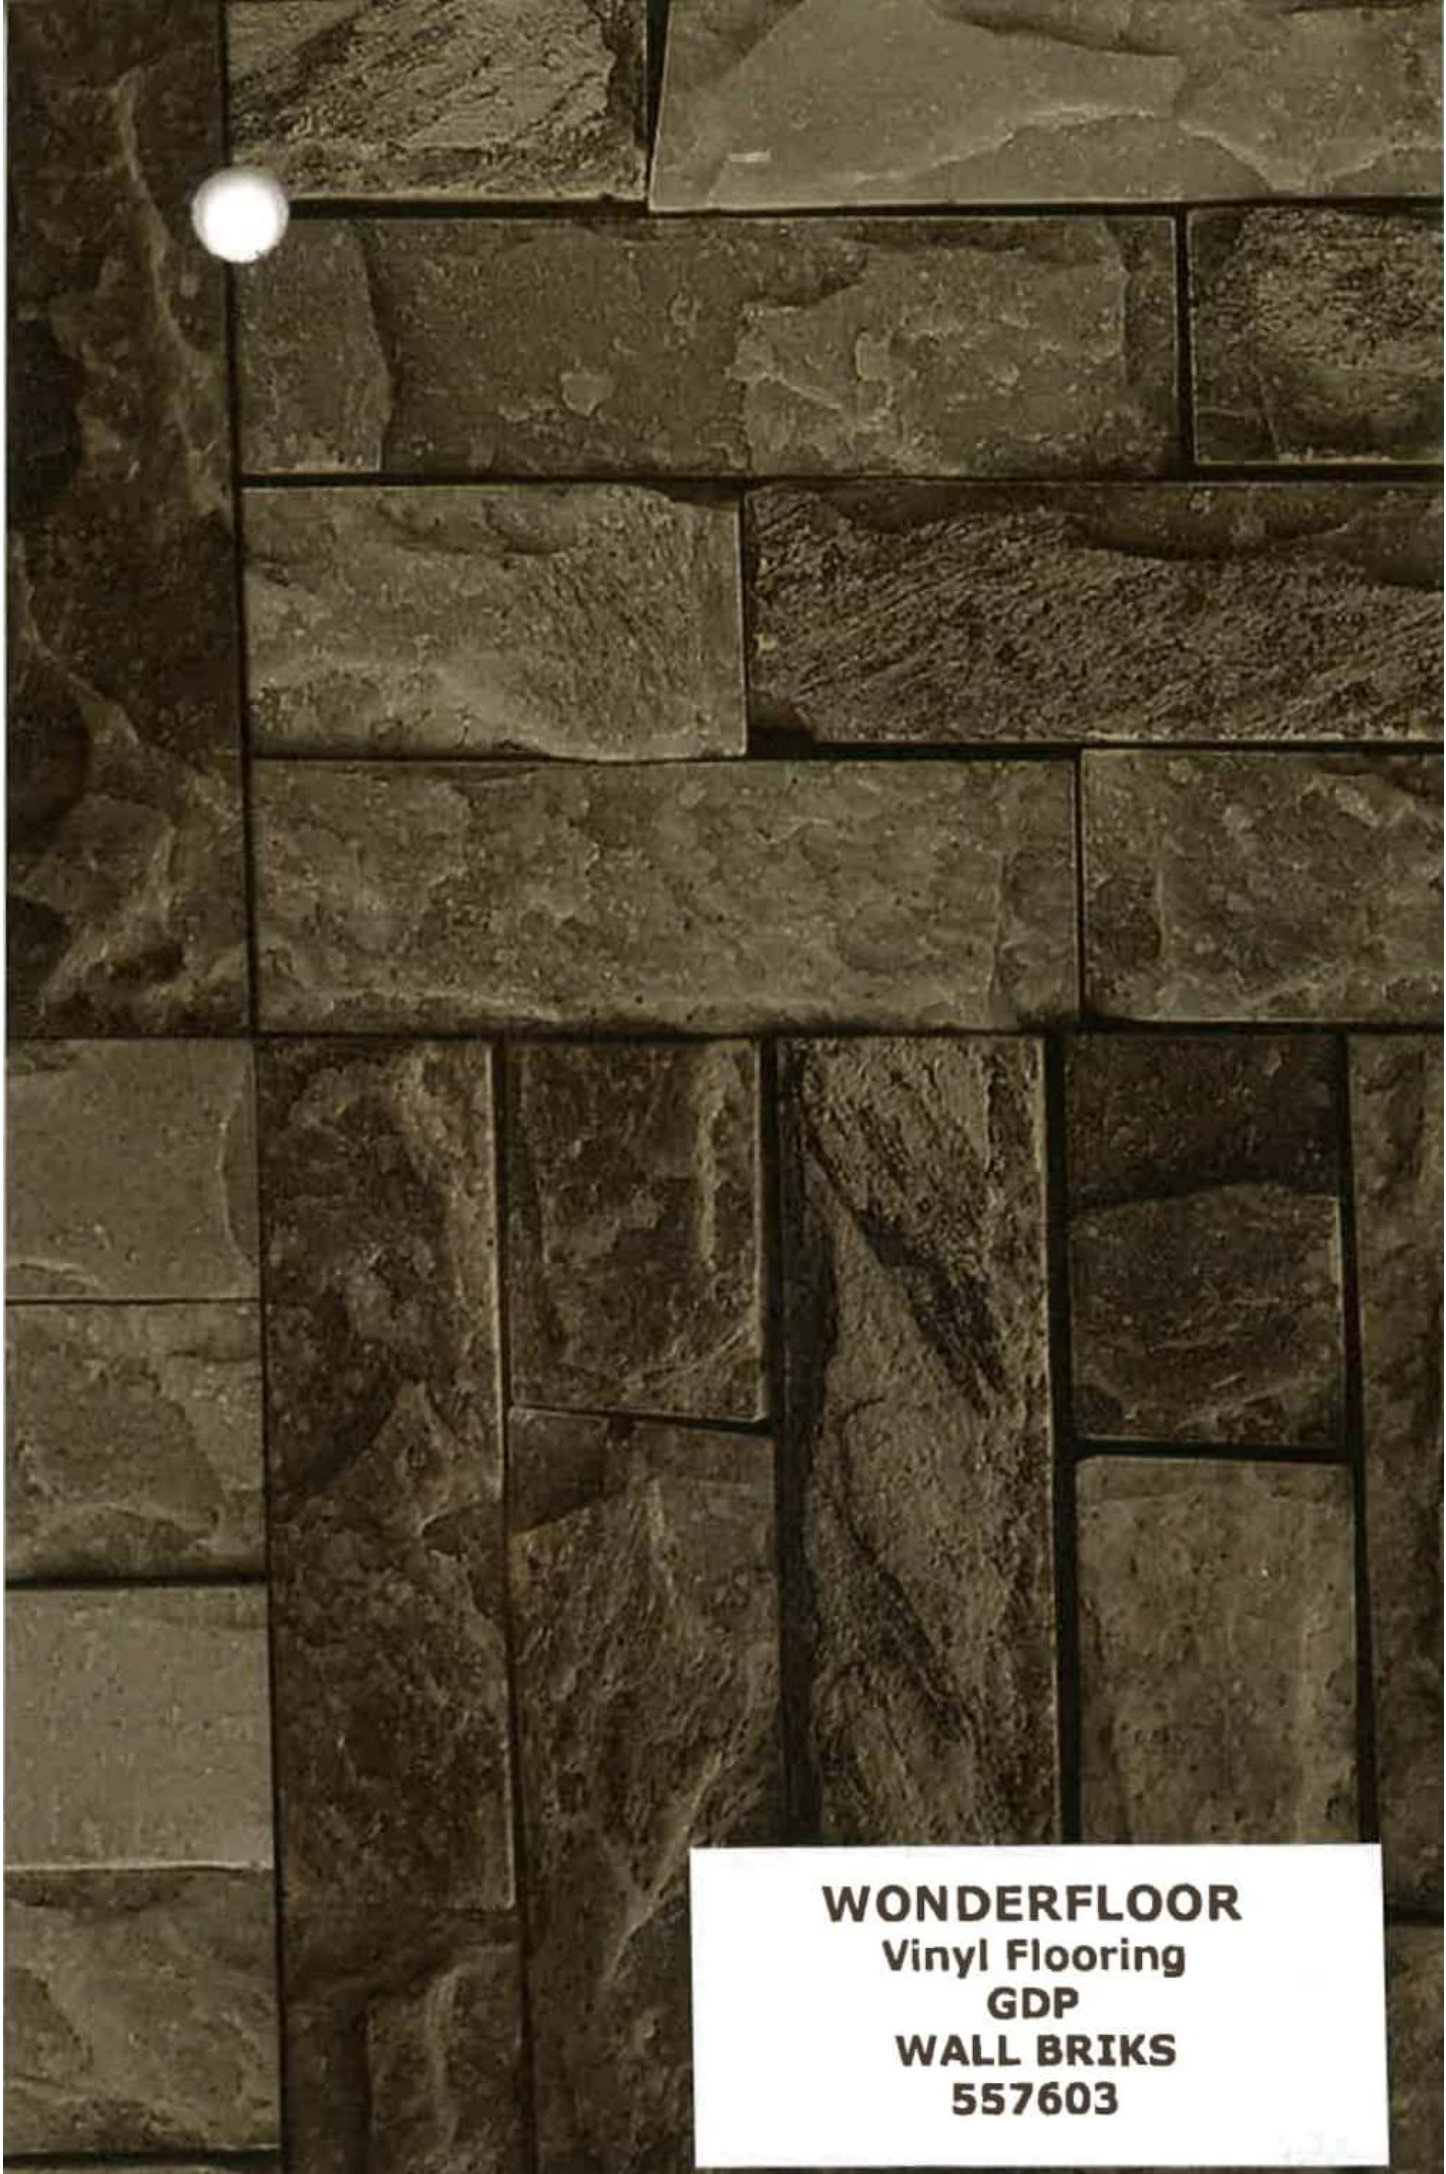

WONDERFLOOR
Vinyl Flooring
GDP
WALL BRIKS
557603