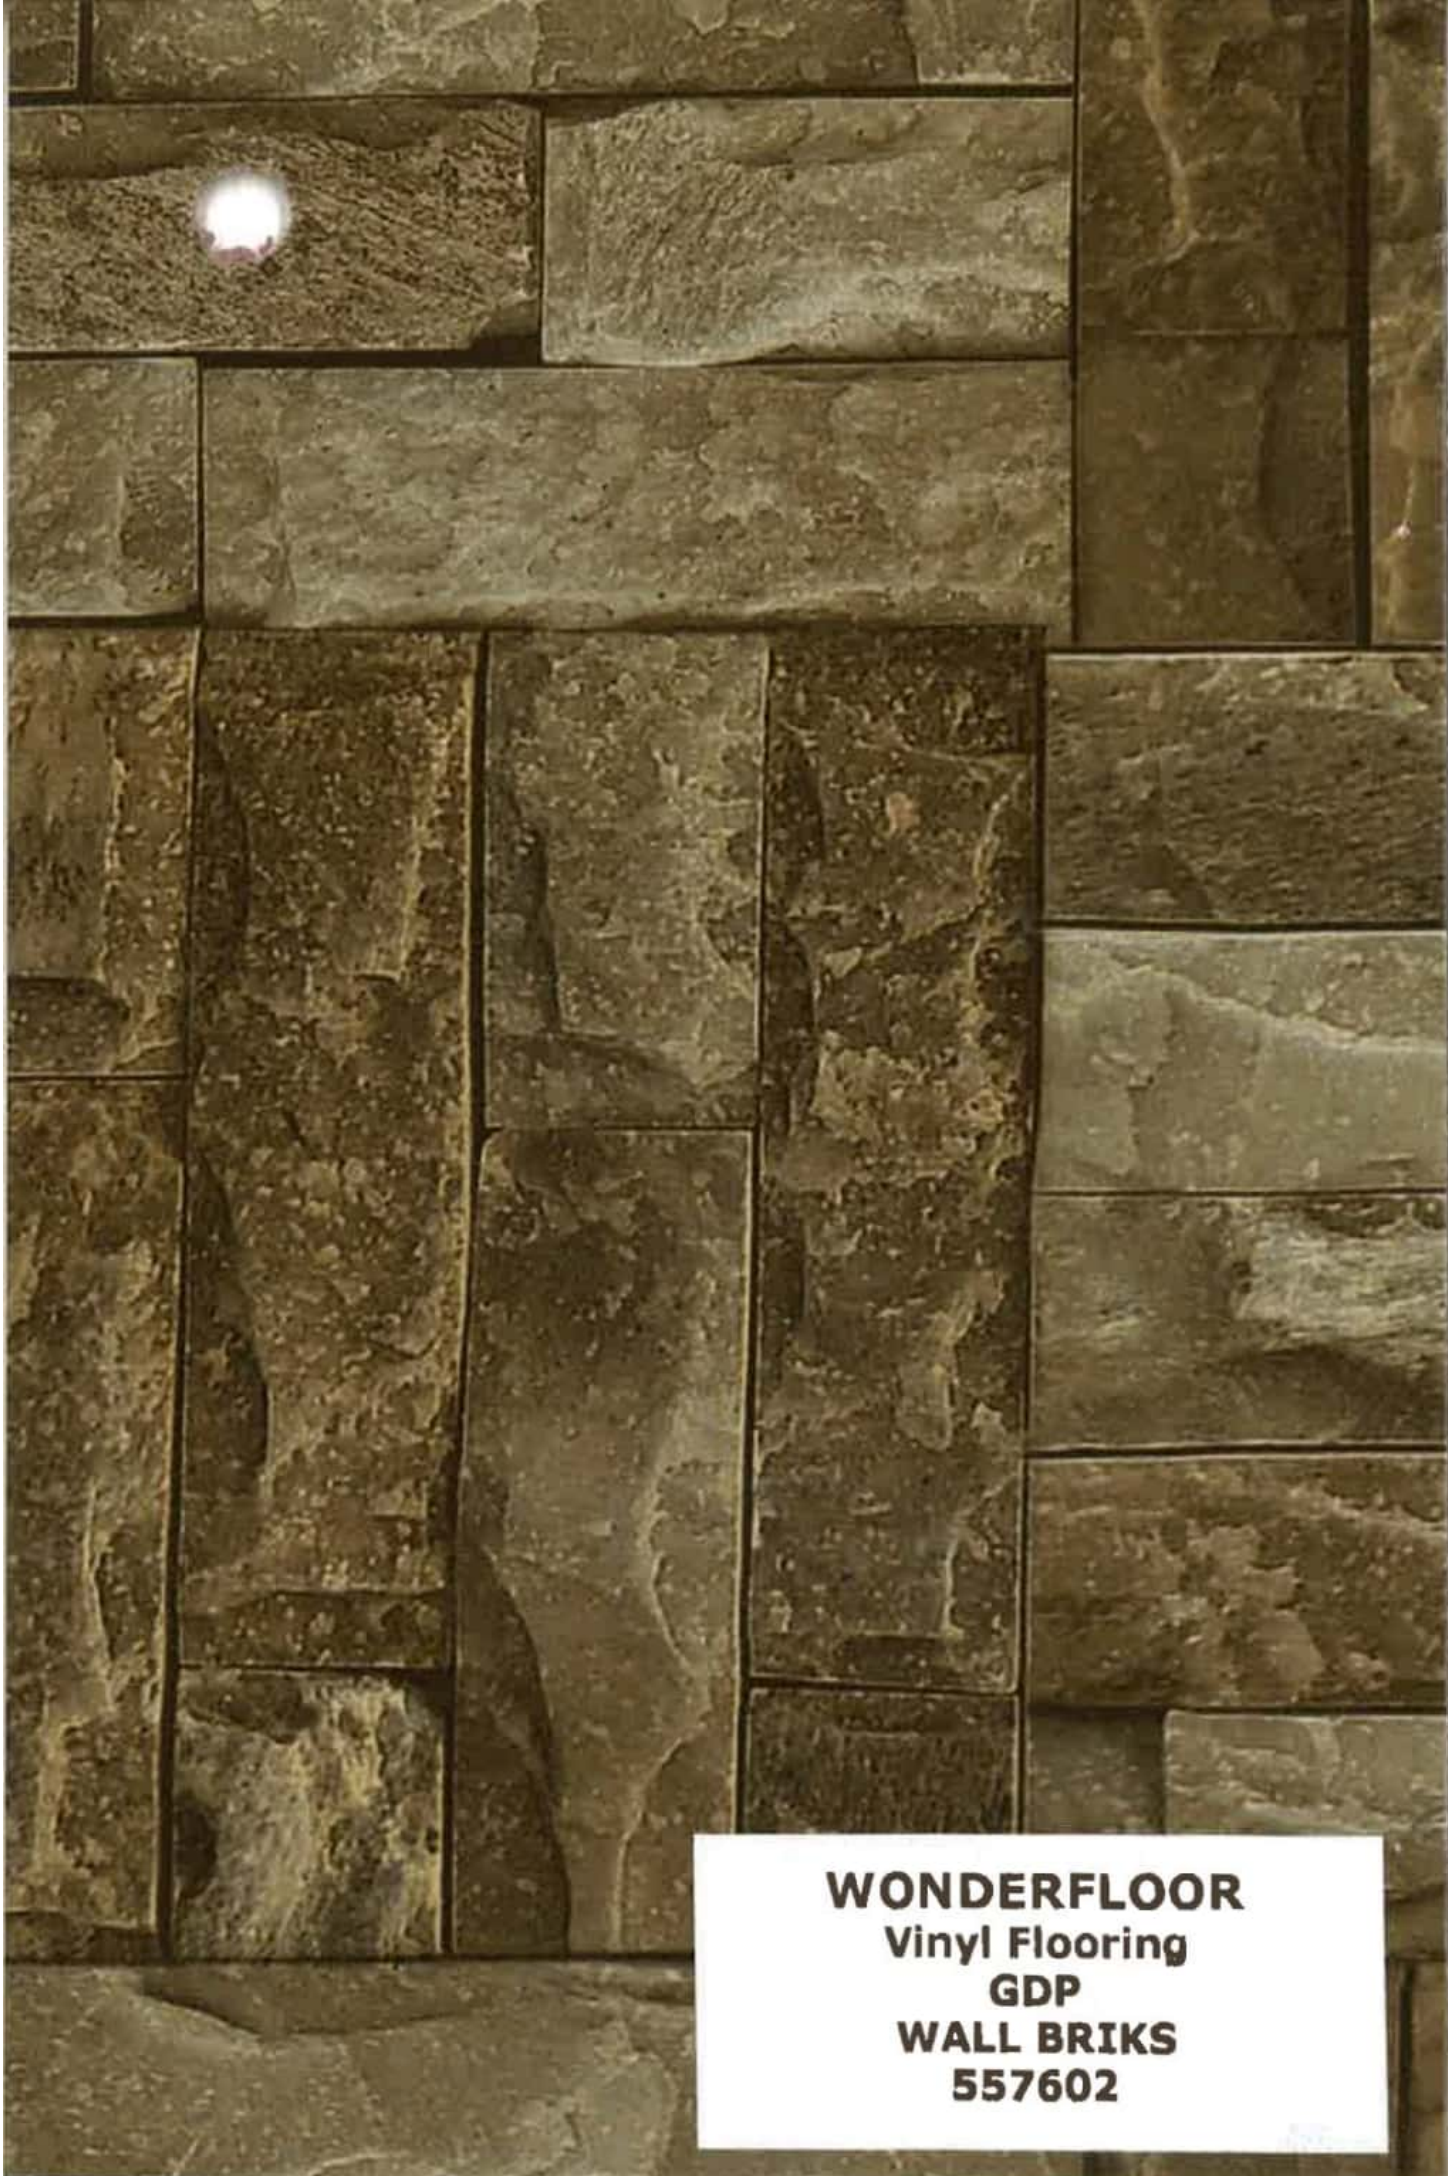

WONDERFLOOR
Vinyl Flooring
GDP
WALL BRIKS
557602