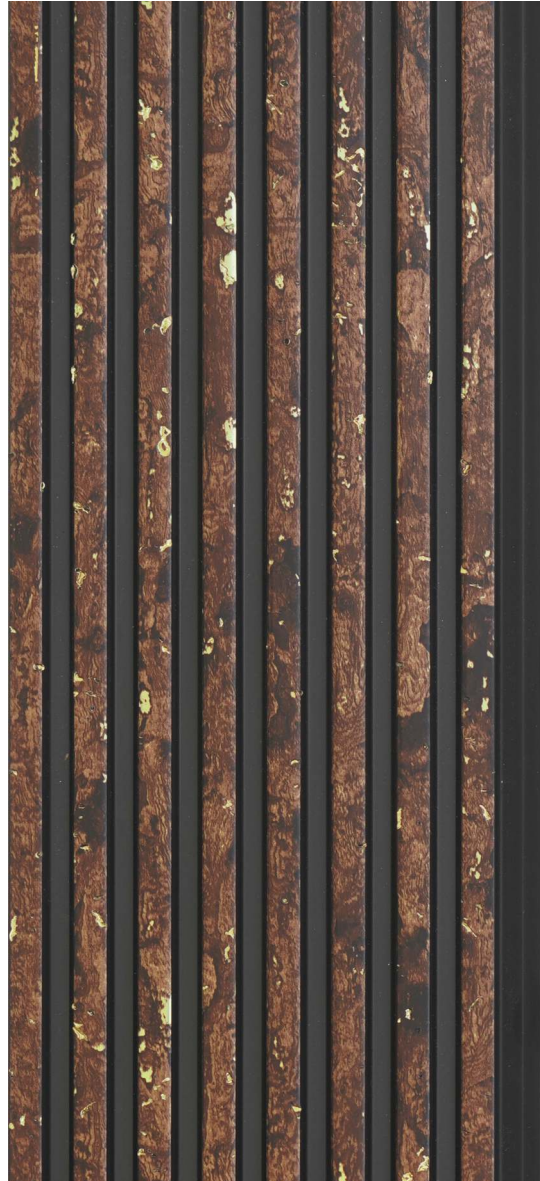

508-B-04

Water Proof

Long Lasting

Termite Resistant

Eco Friendly

Weather Friendly

Low Maintenance

Fungus Resistant