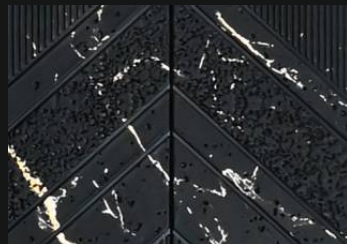

SEAMLESS &
READY TO USE

INTRICATE &
DETAILED DESIGNS

QUICK
INSTALLATION

KD-11018

8
FEET

SEAMLESS &
READY TO USE

INTRICATE &
DETAILED DESIGNS

QUICK
INSTALLATION