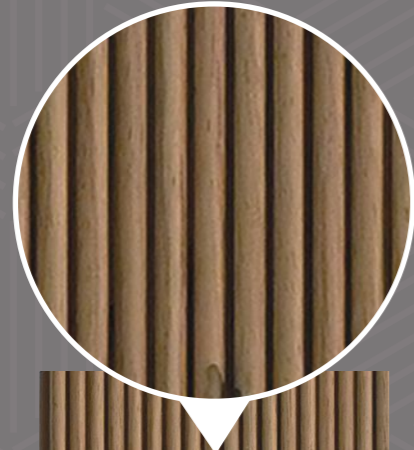

QUICK
INSTALLATION

LOUVERS
Seamless Designer Planks

 **KORE**
DECOR

Modern Louvers

CH 308 ▶

8
FEET

SEAMLESS &
READY TO USE

INTRICATE &
DETAILED DESIGNS

QUICK
INSTALLATION

Modern Louvers

CH 309

8 FEET

SEAMLESS &
READY TO USE

INTRICATE &
DETAILED DESIGNS

QUICK
INSTALLATION

Modern Louvers