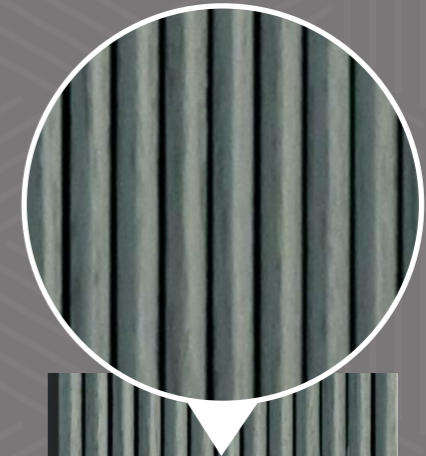

Modern Louvers

CH 404 ▶

8
FEET

SEAMLESS &
READY TO USE

INTRICATE &
DETAILED DESIGNS

QUICK
INSTALLATION