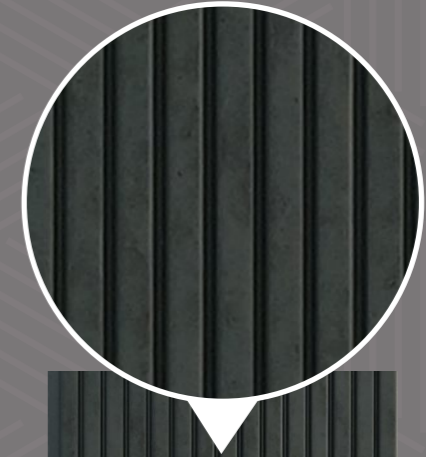

SEAMLESS &
READY TO USE

INTRICATE &
DETAILED DESIGNS

QUICK
INSTALLATION

LOUVERS
Seamless Designer Planks

KORE
DECOR

Modern Louvers

CH 212 ▶

8
FEET