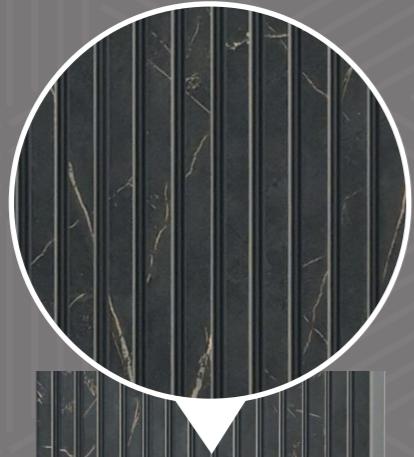

Modern Louvers

CH 201

8 FEET

SEAMLESS &
READY TO USE

INTRICATE &
DETAILED DESIGNS

QUICK
INSTALLATION