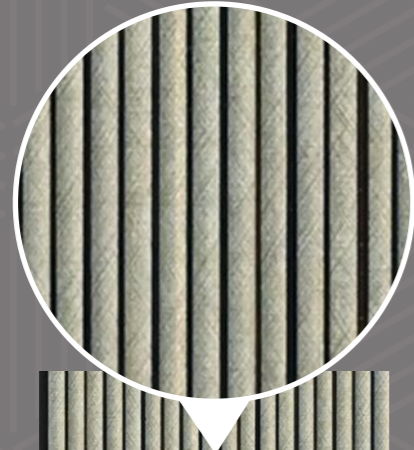

SEAMLESS &
READY TO USE

INTRICATE &
DETAILED DESIGNS

QUICK
INSTALLATION

 **KORE**
DECOR

LOUVERS
Seamless Designer Planks

Modern Louvers

CH 303

8 FEET

SEAMLESS &
READY TO USE

INTRICATE &
DETAILED DESIGNS

QUICK
INSTALLATION

Modern Louvers

CH 304 ▶

8
FEET

SEAMLESS &
READY TO USE

INTRICATE &
DETAILED DESIGNS