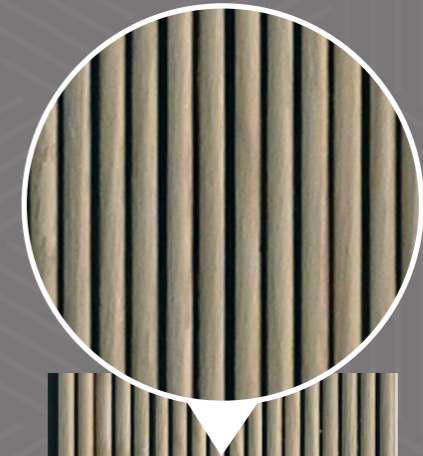

CH 311

8 FEET

SEAMLESS &
READY TO USE

INTRICATE &
DETAILED DESIGNS

QUICK
INSTALLATION

Modern Louvers

CH 312 ▶

8
FEET

SEAMLESS &
READY TO USE

INTRICATE &
DETAILED DESIGNS

QUICK
INSTALLATION

 **KORE**
DECOR

LOUVERS
Seamless Designer Planks

Modern Louvers

CH 401

8 FEET

SEAMLESS &
READY TO USE

INTRICATE &
DETAILED DESIGNS

QUICK
INSTALLATION

Modern Louvers

CH 402 ▶

8
FEET

SEAMLESS &
READY TO USE

INTRICATE &
DETAILED DESIGNS