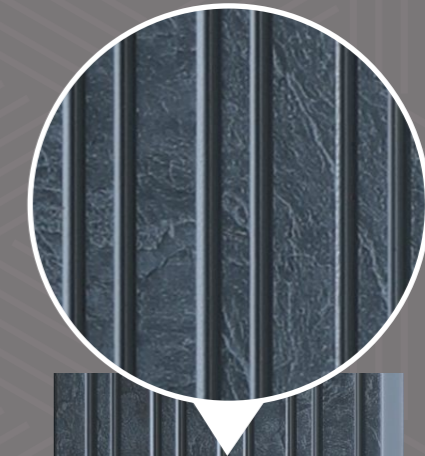

SEAMLESS &
READY TO USE

INTRICATE &
DETAILED DESIGNS

QUICK
INSTALLATION

Modern Louvers

CH 110 ▶

8
FEET

SEAMLESS &
READY TO USE

INTRICATE &
DETAILED DESIGNS