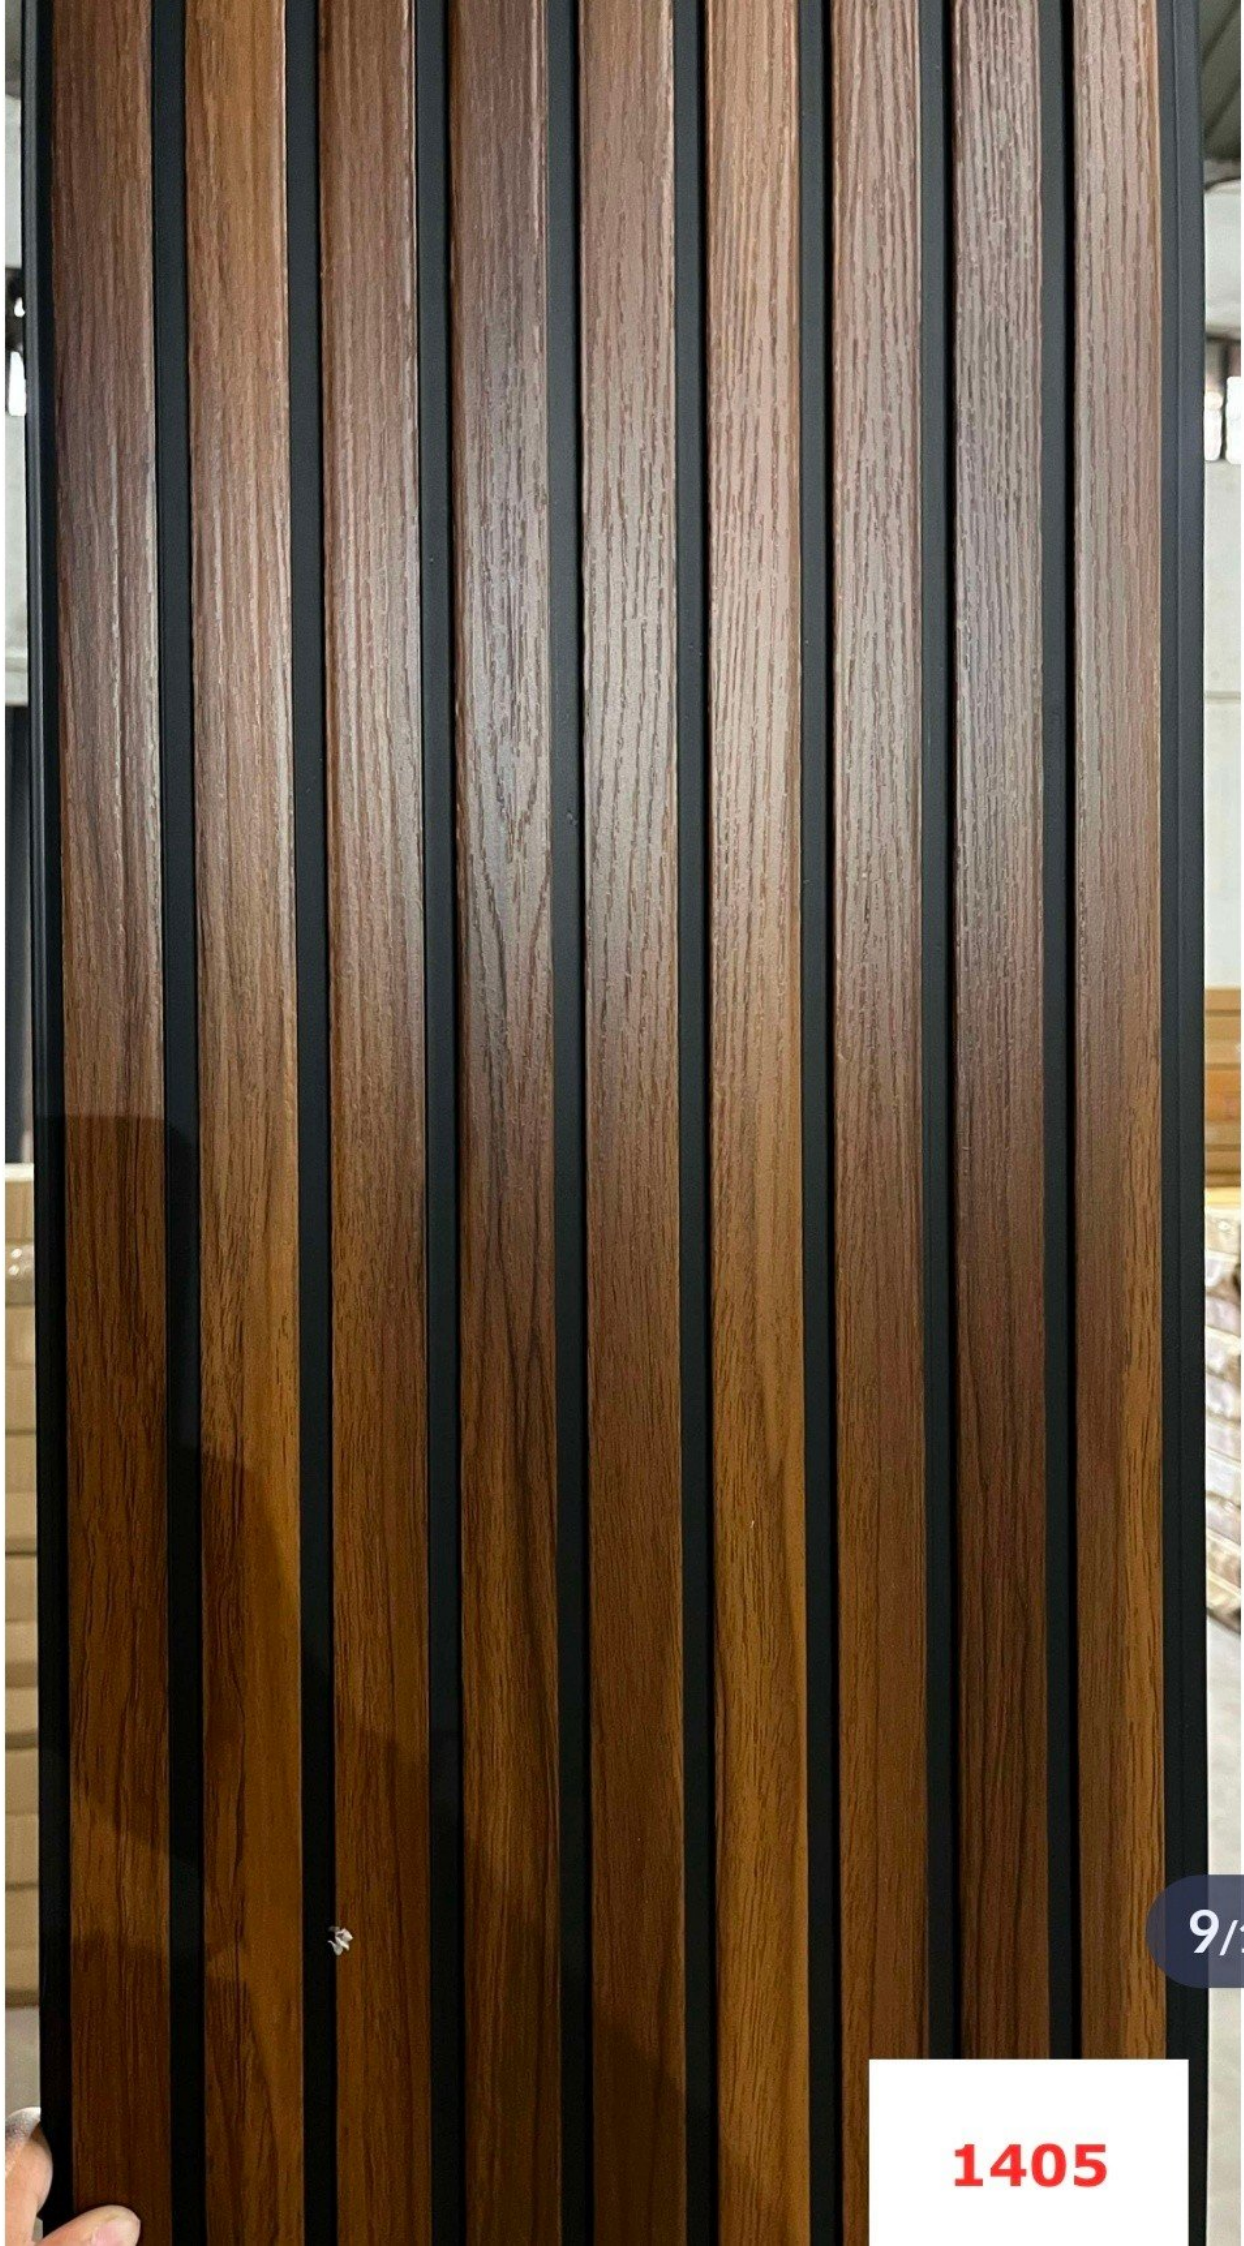

The image displays a close-up of a decorative laminate material. It features a dark brown wood-grain pattern with vertical, metallic gold-colored stripes. The stripes are evenly spaced and run parallel to each other. The overall appearance is that of a high-quality, modern interior finish.

Saved successfully

9/10

1405

A close-up photograph of a wooden slat system. The image shows several vertical wooden slats of varying shades of brown, separated by thin, black vertical spacers. The wood grain is clearly visible on each slat. The lighting is even, highlighting the texture of the wood.