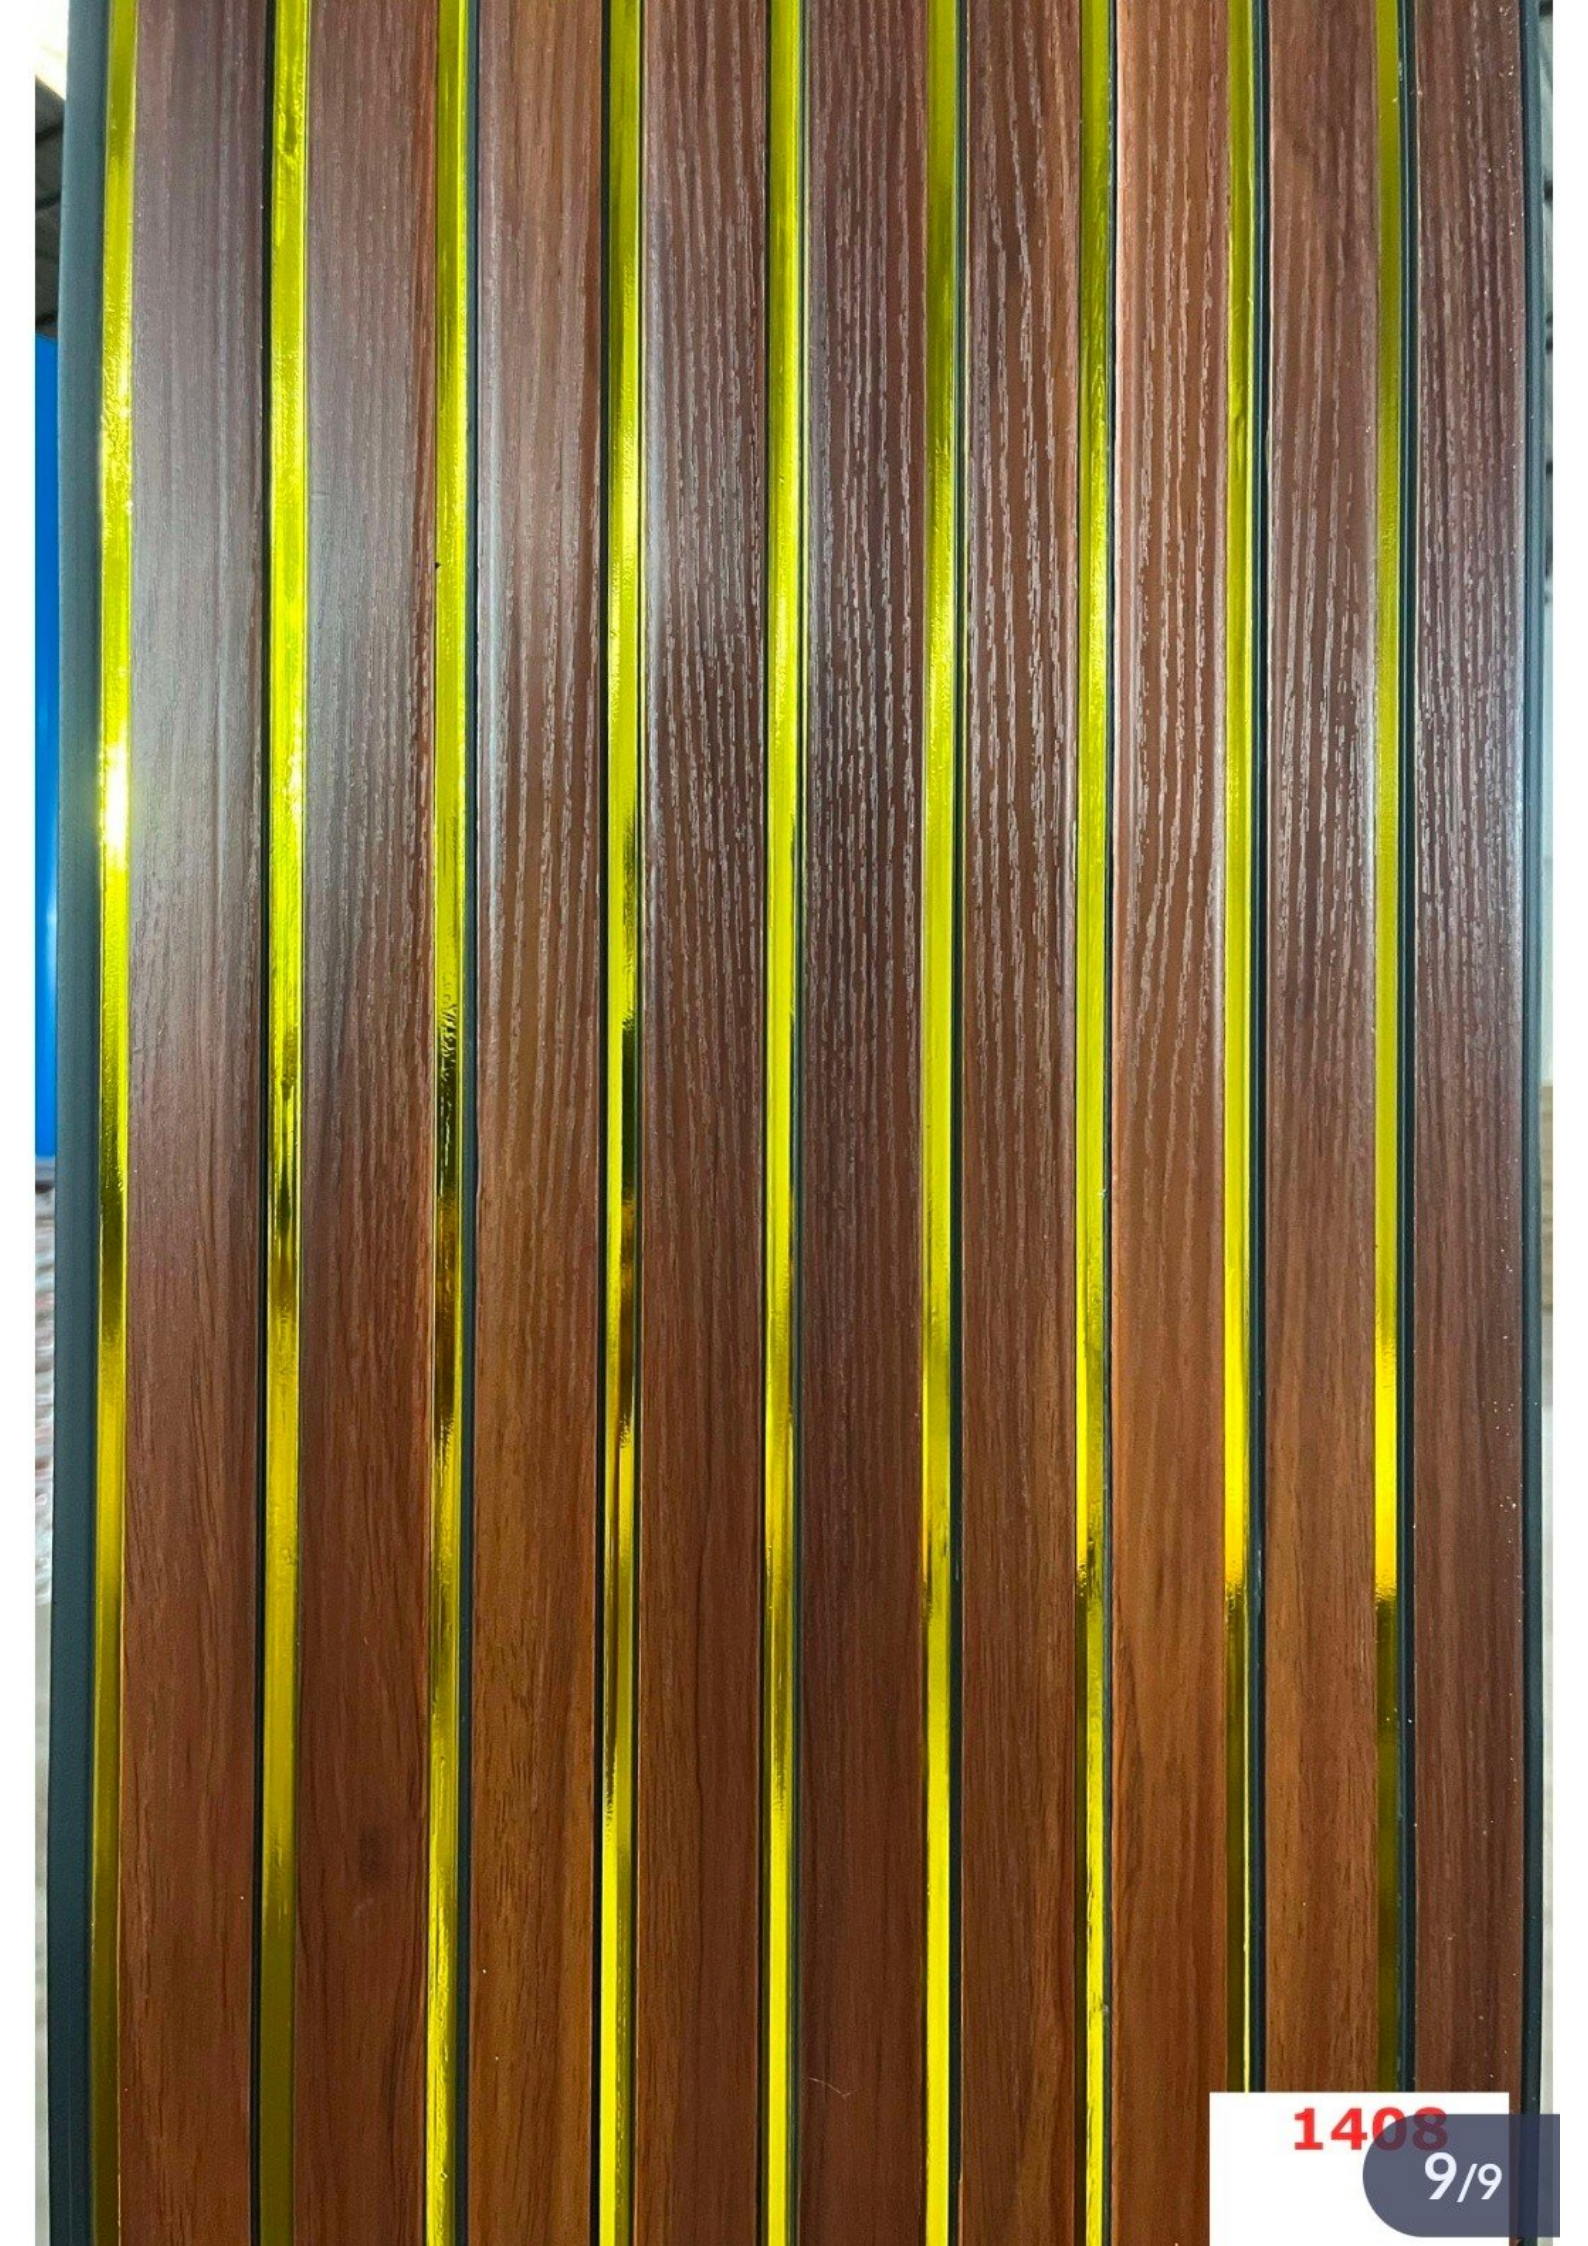

105

104

111

**Golden and silver line
PVC panel
10 inch by 10 feet**

350

**Super Strong.
golden and silver line. |
PVC panel
10 inch by 10 feet**

SUPER STRONG
350

SUPER STRONG

1404

311

5/9

1402

1405

1408

9/9

2404

The image displays a close-up of a decorative laminate material. It features a dark brown wood-grain pattern with vertical, metallic gold-colored stripes. The stripes are evenly spaced and run parallel to each other. The overall appearance is that of a high-quality, modern interior finish.

2405

PVC
fluted Panel 9G
Black line
12 inch. By 10 feet

2/10

1414

3/10

1411

4/10

1417