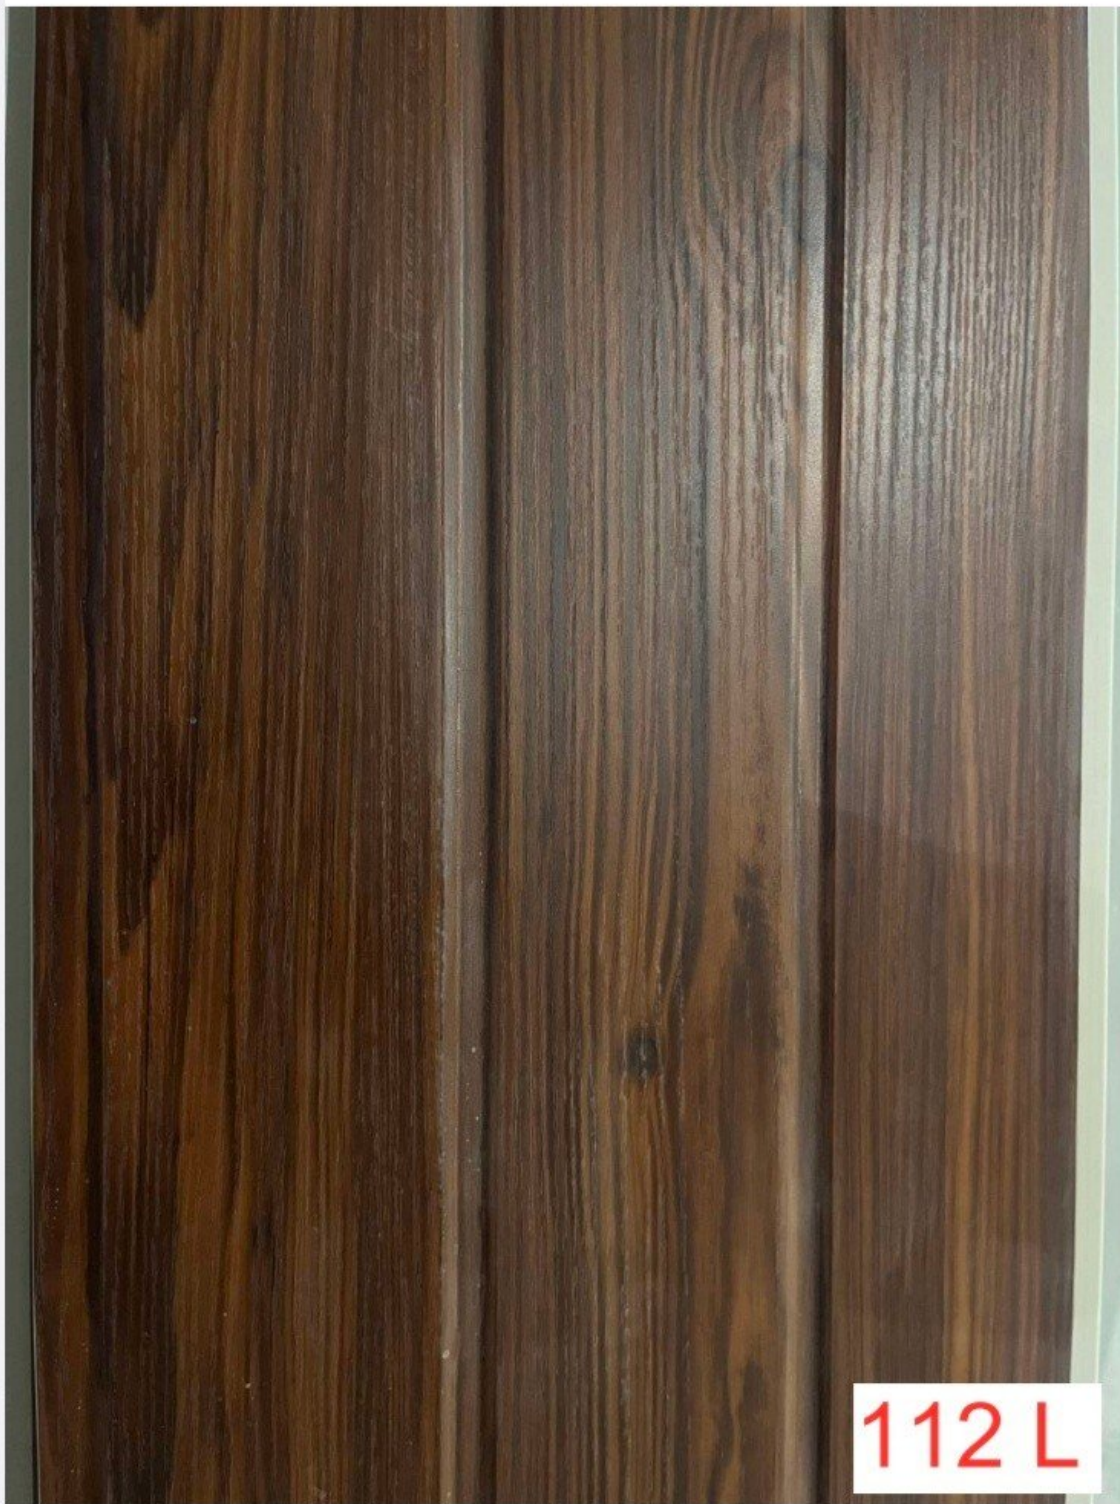

PVC Panel
2G premium
10 inch by 10 feet

113

240

112 D

112 L

108

106

107

105

104

111

**Golden and silver line
PVC panel
10 inch by 10 feet**

350

**Super Strong.
golden and silver line. |
PVC panel
10 inch by 10 feet**

SUPER STRONG
350

SUPER STRONG

351

**Royal Premium
PVC Panel
10 inch by 10 feet |**

115

104

102

6/20

108

7/20

The image displays a close-up of a decorative laminate material. It features a dark brown wood-grain pattern with vertical, metallic gold-colored stripes. The stripes are evenly spaced and run parallel to each other. The overall appearance is that of a high-quality, modern interior finish.