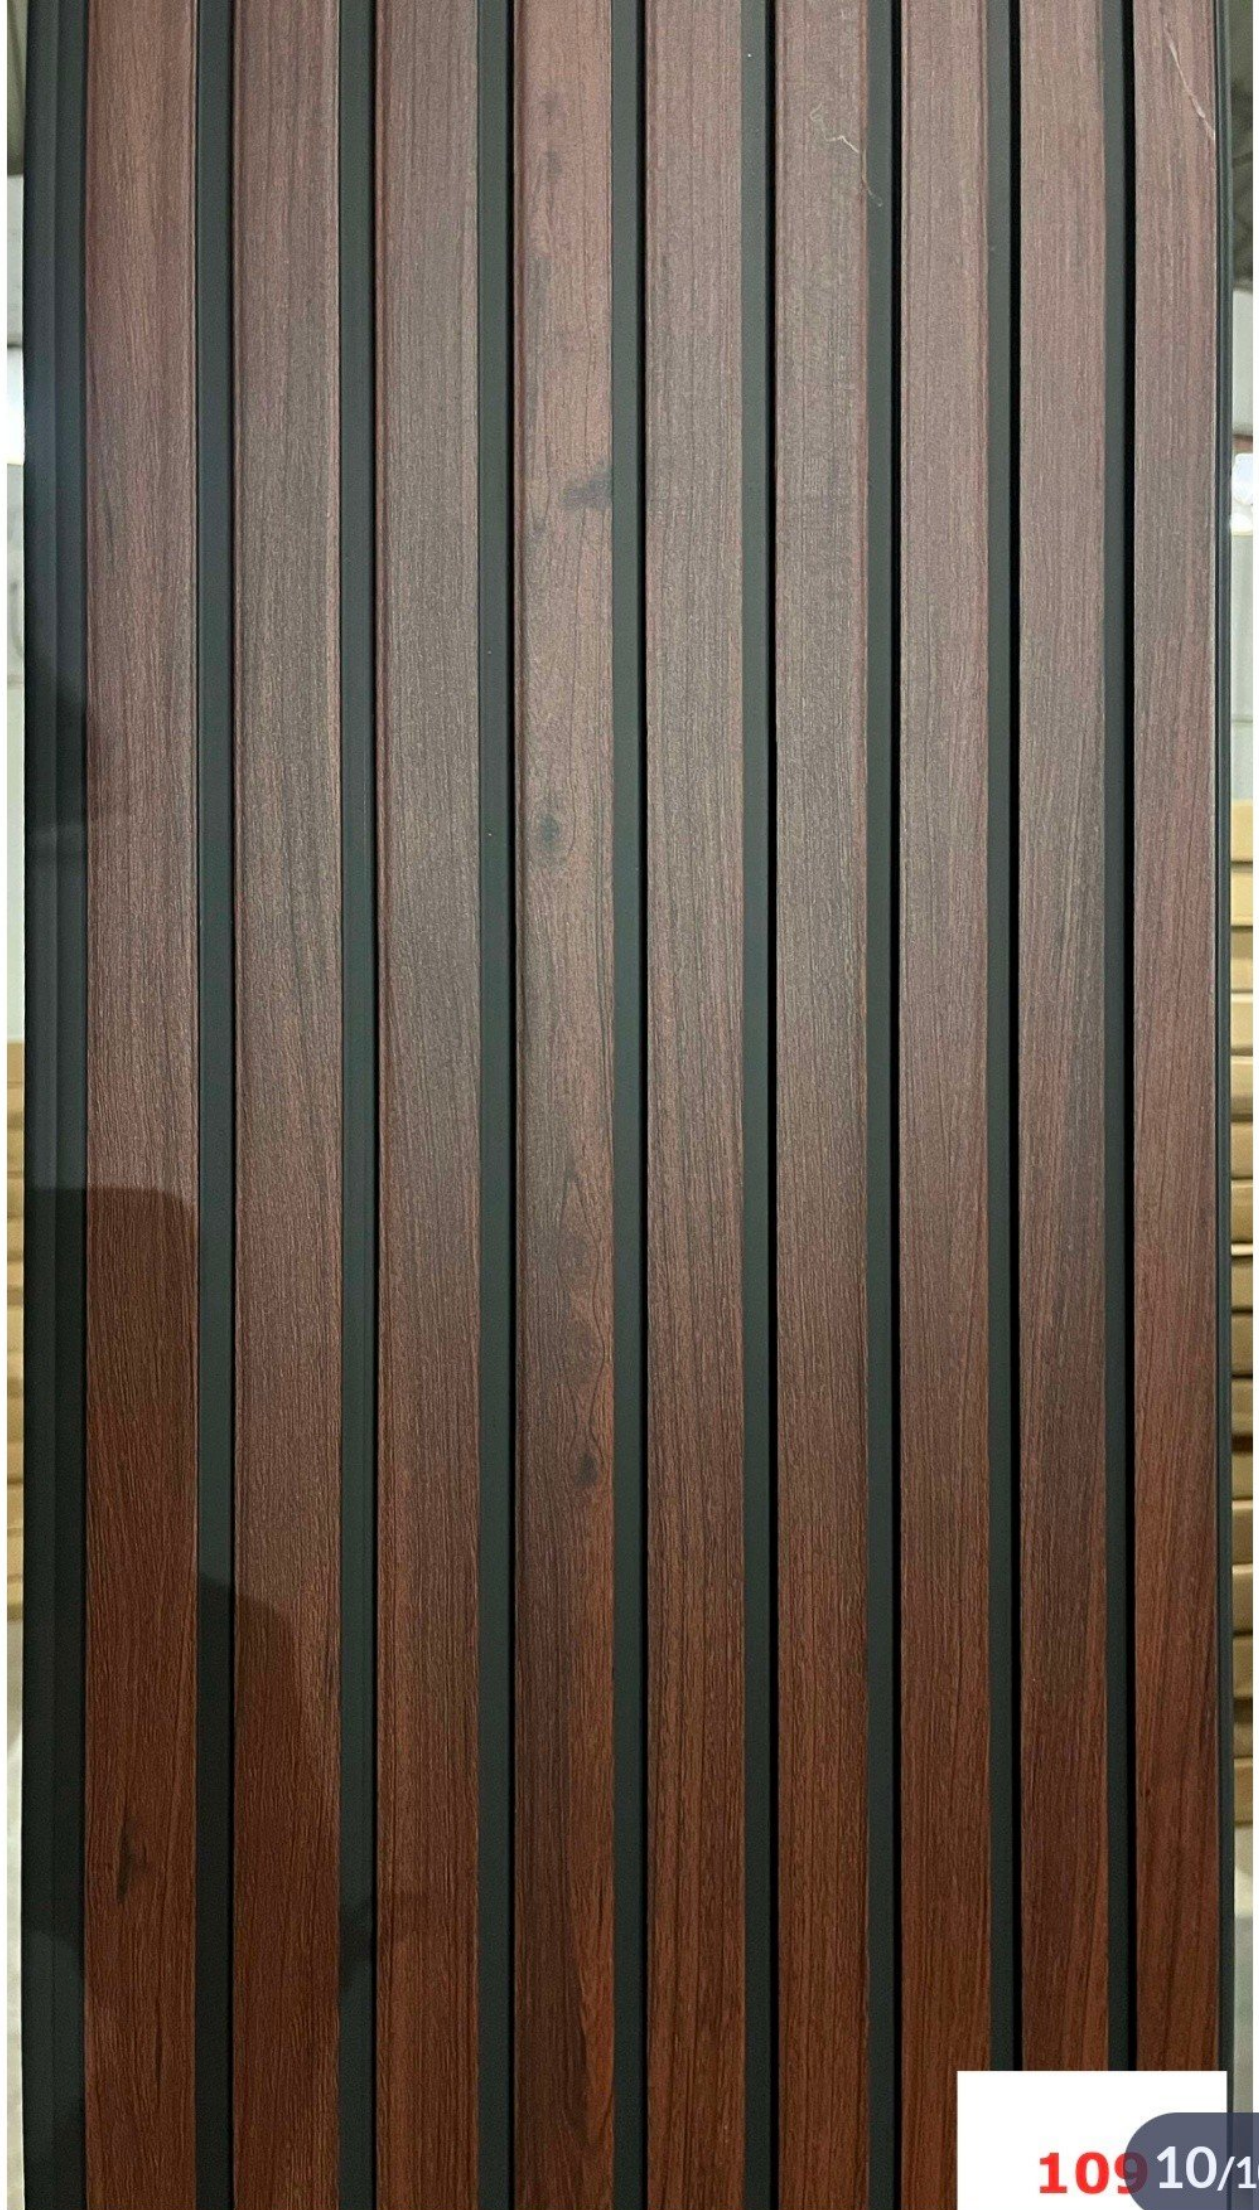

The image displays a close-up of a decorative laminate material. It features a dark brown wood-grain pattern with vertical, metallic gold-colored stripes. The stripes are evenly spaced and run parallel to each other. The overall appearance is that of a high-quality, modern interior finish.

Saved successfully

9/10

1405

A close-up photograph of a wooden slat system. The image shows several vertical wooden slats of varying shades of brown, separated by thin, black vertical spacers. The wood grain is clearly visible on each slat. The lighting is even, highlighting the texture of the wood.