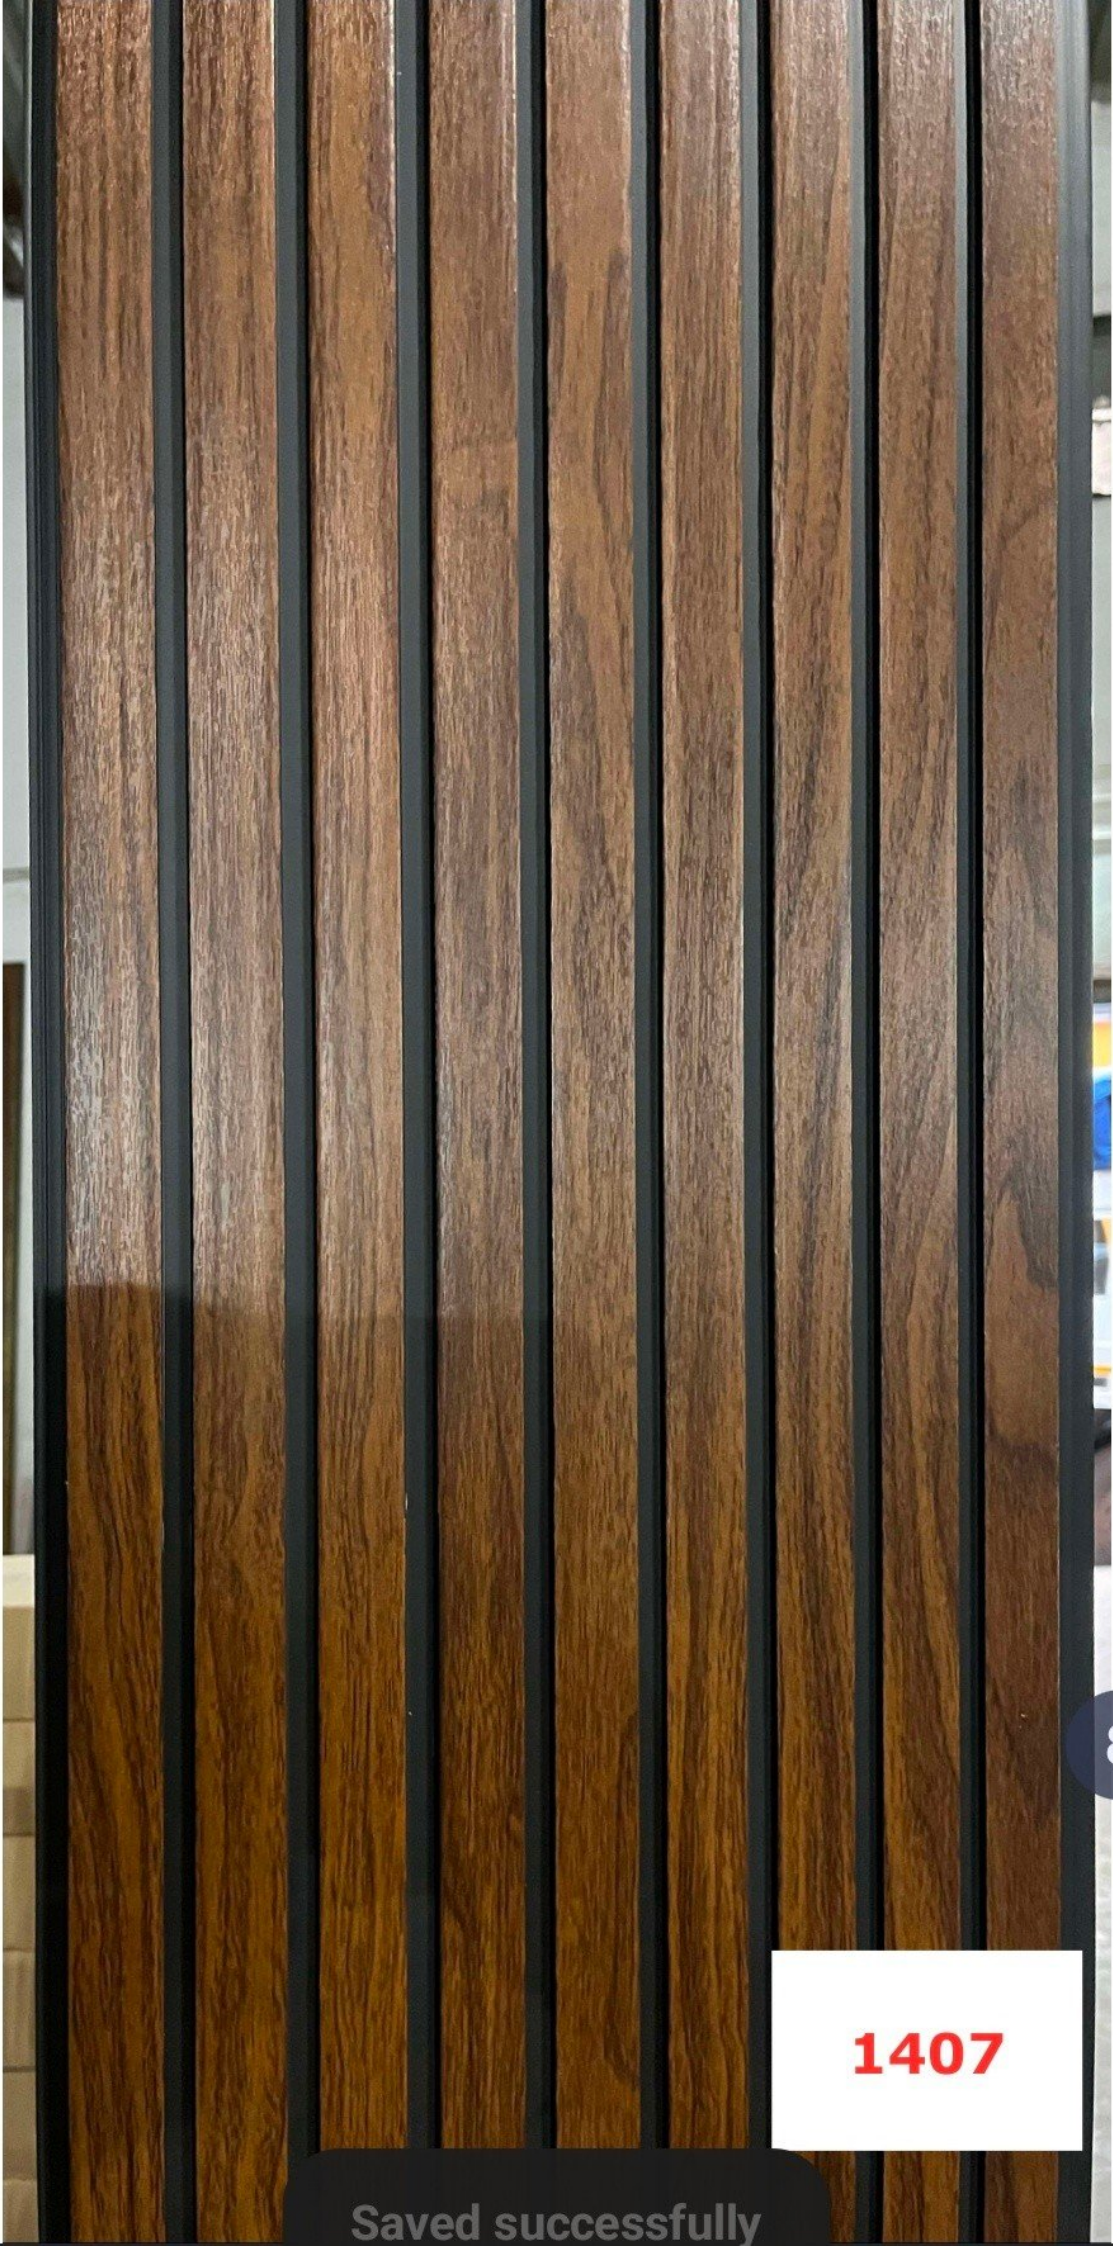

The image displays a close-up of a decorative laminate material. It features a dark brown wood-grain pattern with vertical, metallic gold-colored stripes. The stripes are evenly spaced and run parallel to each other. The overall appearance is that of a high-quality, modern interior finish.

5/10

1415 L

6/10

1402

7/10

1413

8/10

1407

Saved successfully

9/10

1405

A close-up photograph of a wooden slat system. The image shows several vertical wooden slats of varying shades of brown, separated by thin, black vertical spacers. The wood grain is clearly visible on each slat. The lighting is even, highlighting the texture of the wood.