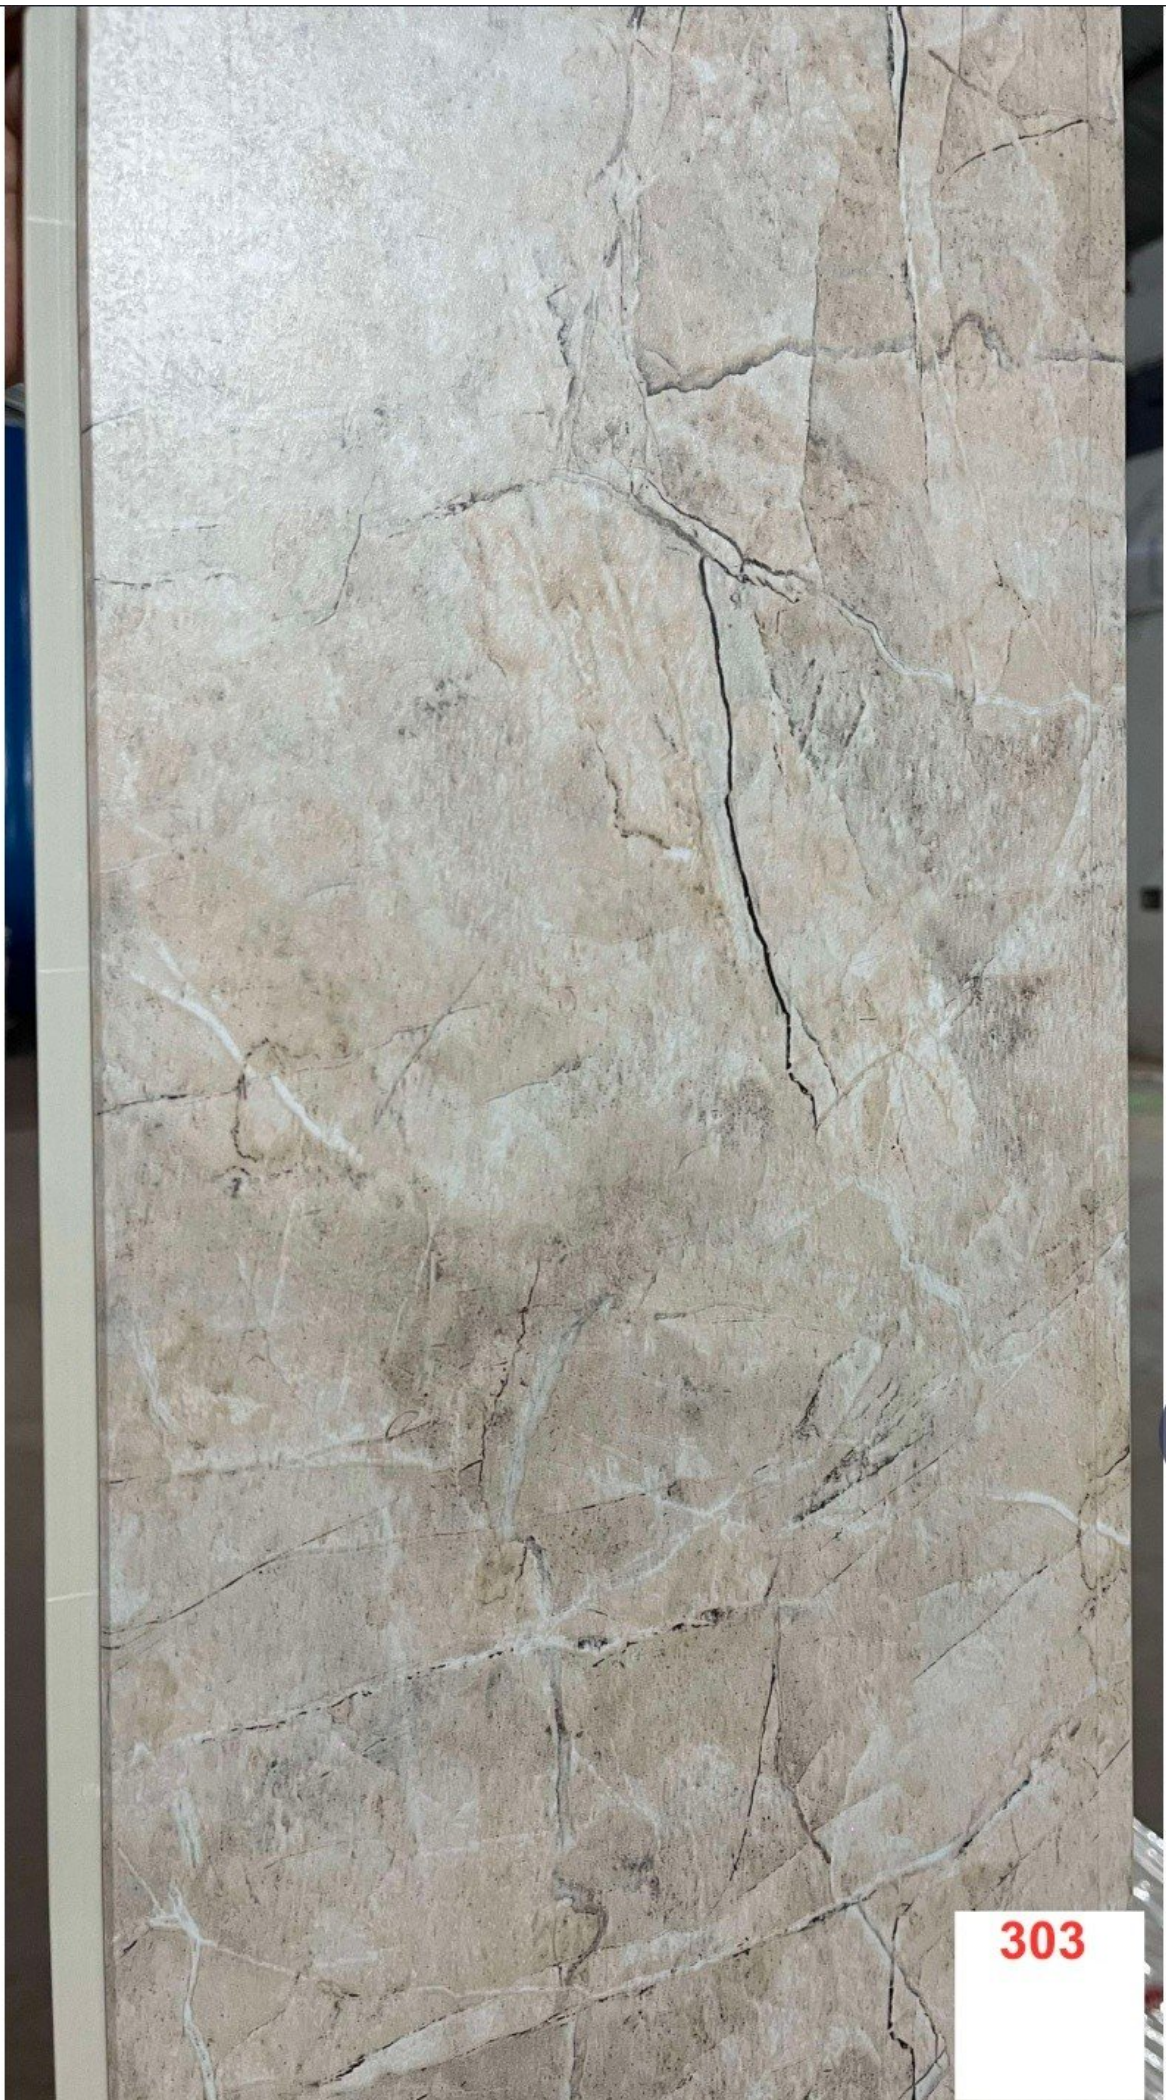

105

109

114

304

303

309

106

**Golden line PVC fluted
Panel 9G
12 inch by 10 feet**

The image displays a close-up of a decorative laminate material. It features a dark brown wood-grain pattern with vertical, metallic gold-colored stripes. The stripes are evenly spaced and run parallel to each other. The overall appearance is that of a high-quality, modern interior finish.