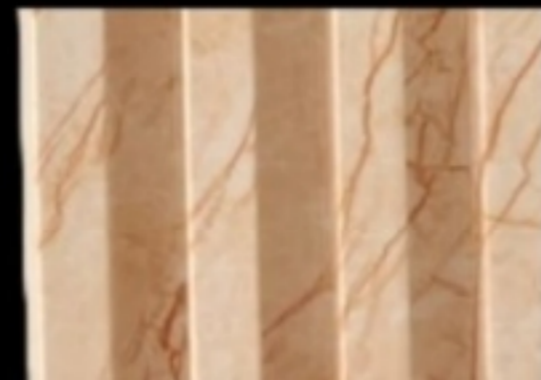

**Z12**

**Z04**

**Z-11**

**Z05**

A vertical wooden post with a dark brown, vertically-grained finish. The post is centered in the frame against a plain white background. Near the bottom of the post, there is a solid black rectangular label with the number '729' printed in white, bold, sans-serif font.

**729**

**Sparkal  
black**

A vertical wooden column with a dark brown, polished finish. The column features a series of vertical flutes or grooves that run its entire length. At the bottom center of the column, there is a solid black rectangular label with the white text 'Z16' in a bold, sans-serif font.

P029

P051

P034

**P061**

M07-  
S11

4022

4028

A vertical black bar is centered in the image. At the bottom of this bar, there is a white rectangular label containing the text 'P031' in a bold, black, sans-serif font.

# Charcoal Louvers

Width 6 inch

Height 9.5 ft

Imported Material

A vertical strip of a book's spine, showing the binding structure. The spine is light-colored with several dark lines. At the bottom, there is a black rectangular label with the text "K-12" in white.